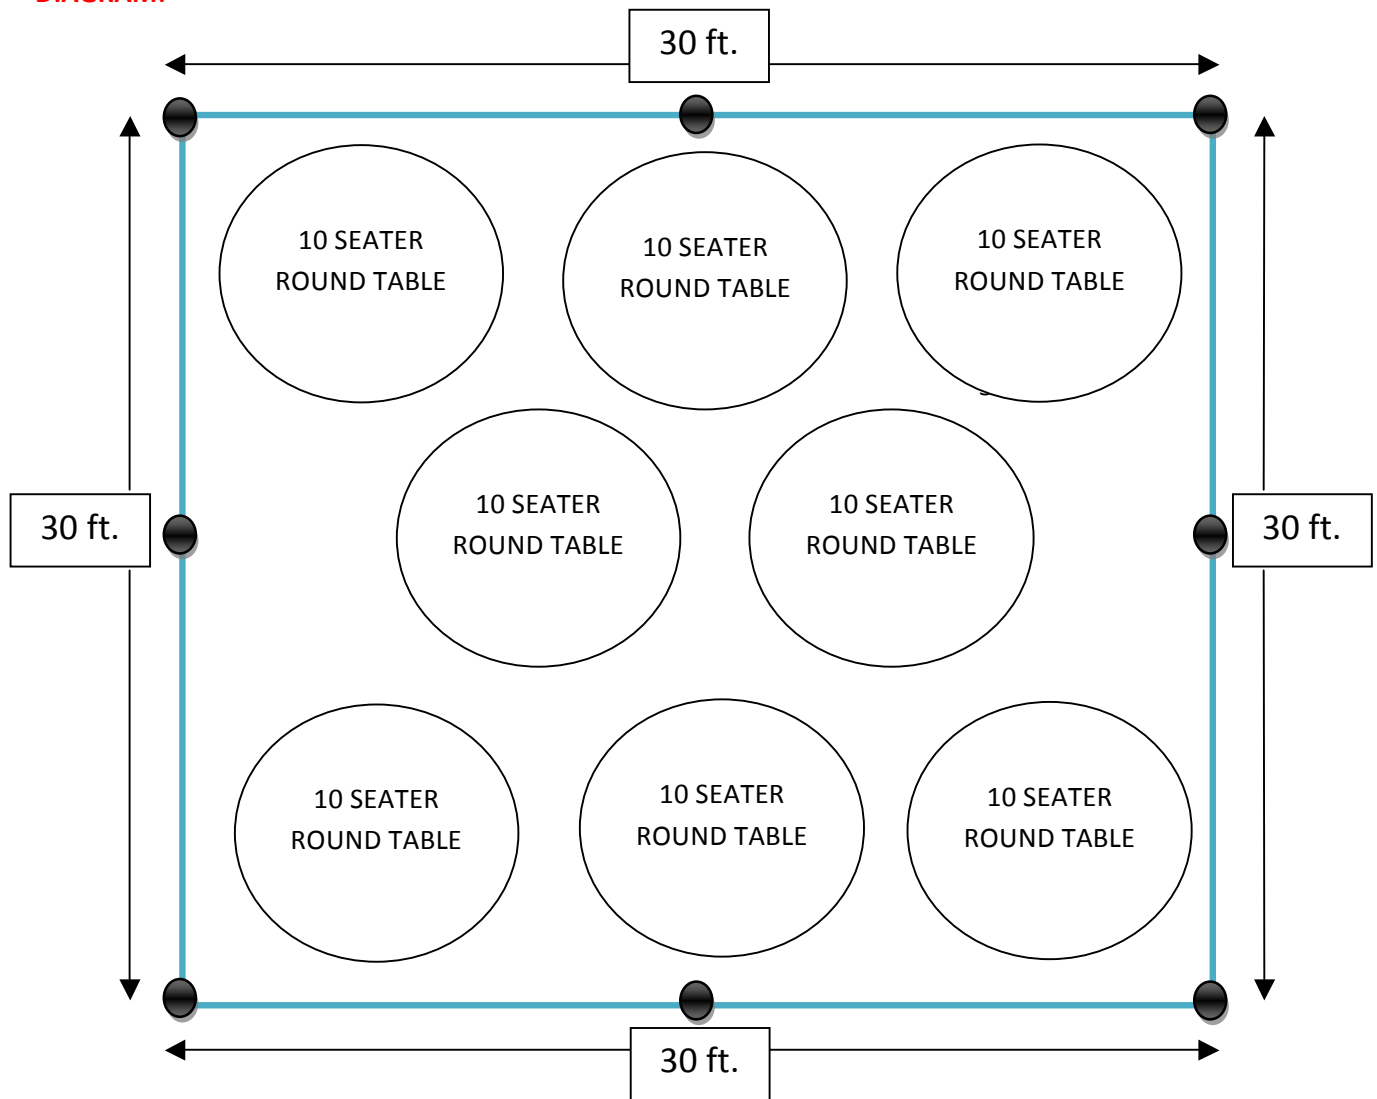

SIZE OF TENT : 30ft. x 30ft.
ACCOMMODATION : 80 GUESTS
CANVASS : WHITE
CEILING : CREAM

• **DIAGRAM:**

NOTE: BLACK DOTS (●) REPRESENT 30x30 POLES.