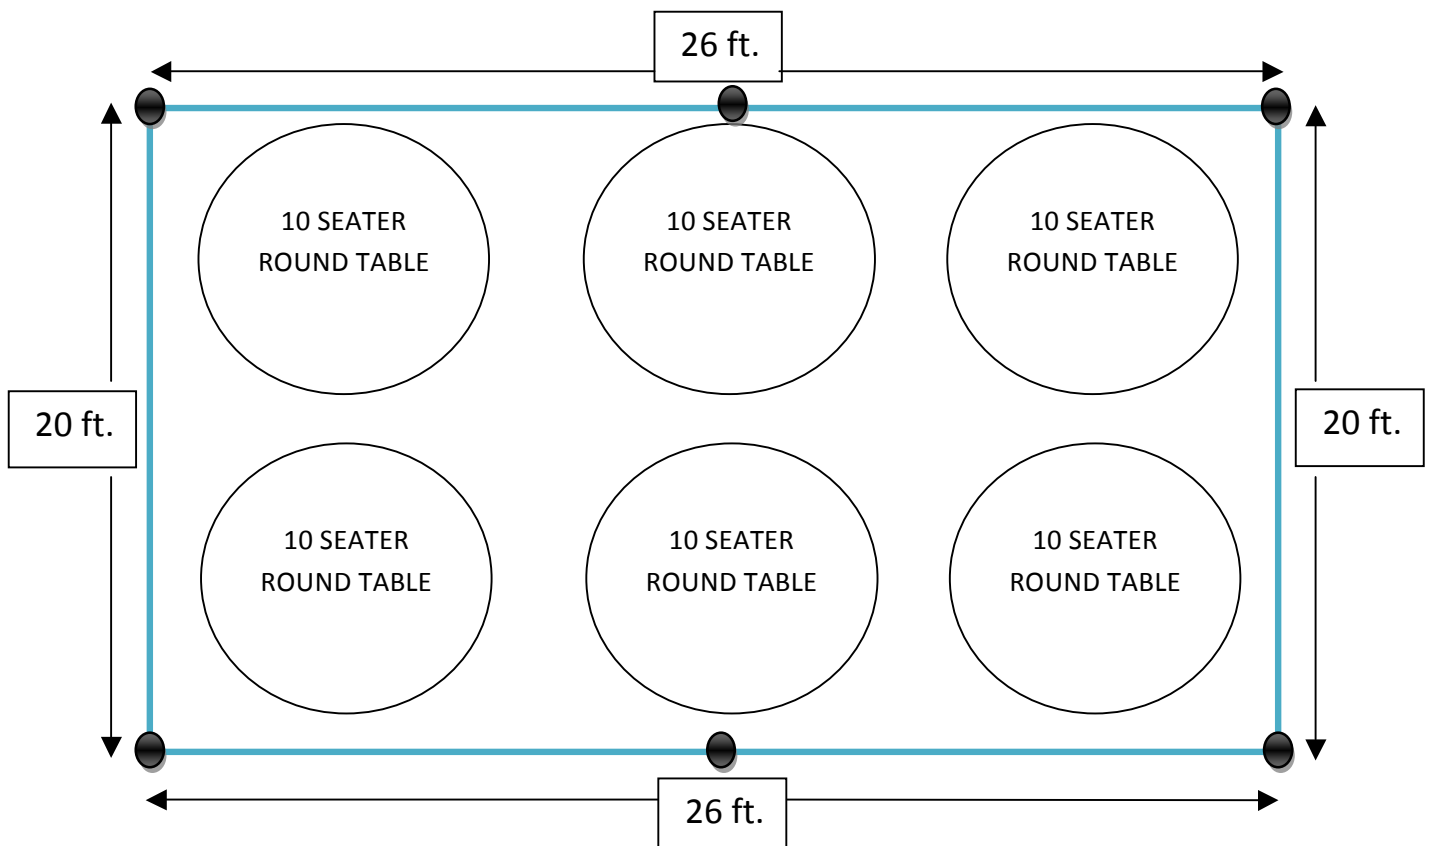

SIZE OF TENT : 20ft. x 26ft.
ACCOMMODATION : 60 GUESTS
CANVASS : WHITE CANVASS (PREMIUM) **OR** CLEAR CANVASS
CEILING : WHITE (FOR PREMIUM ONLY)

• **DIAGRAM:**

NOTE: BLACK DOTS (●) REPRESENTS 20x26(PREMIUM) **OR** 20x26(CLEAR) POLES.